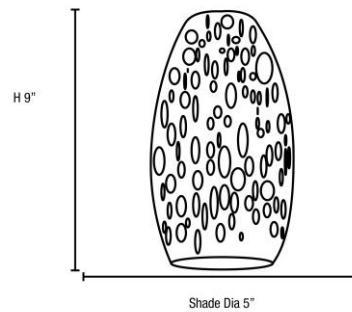

In addition to Access Lighting's purchase and warranty terms and conditions, by signing below or placing an order, you agree that you are authorized to bind the entity placing any order and acknowledge the following: All of sizes and measurements are approximate and all images are for illustrative purposes only. In the event of an inconsistency, the "Product Measurements" section controls. There also may be slight differences in the colors and designs compared to the displayed and printed images.

Signature: _____

Print Name _____ Date: _____

Toll Free 800-828-5483 www.AccessLighting.com

14410 Myford Road, Irvine, CA 92606

The information is subject to change without notice. 12/14/2022 28012-3C-BS_MYA.pdf